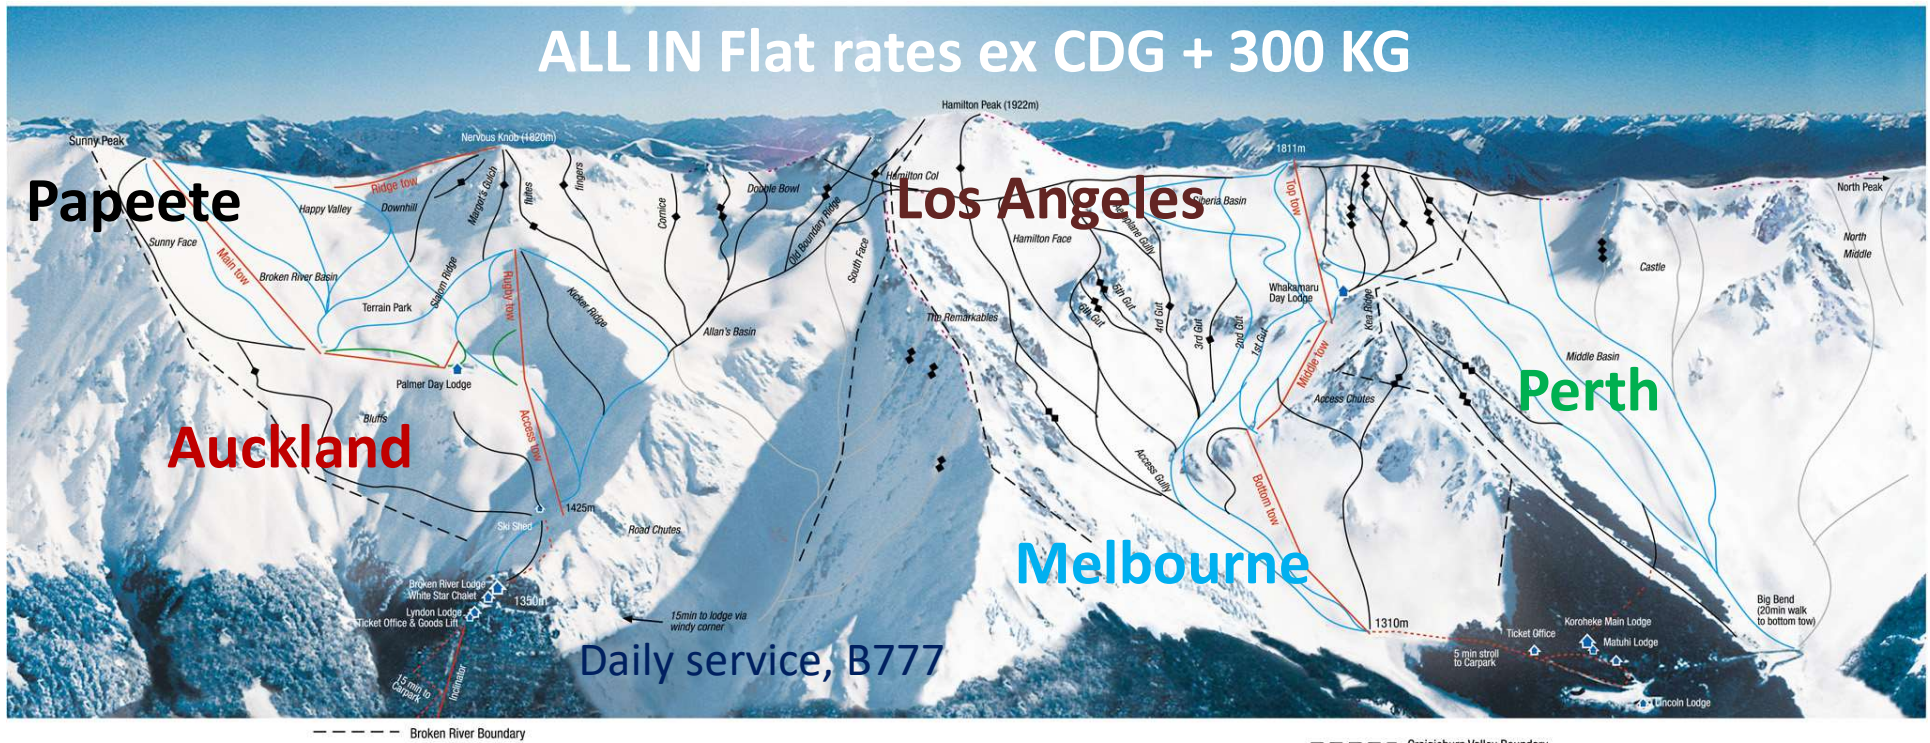

promo « skingkiwi » starting feb 4th to 28th feb2019

NEW ZEALANDS LARGEST 'OFF PISTE' SKI AREA

- Rope Tows
- - - Walking Required
- Out of controlled area
- Easiest
- More difficult
- Mostly difficult
- ◆ Expert
- ◆ Tricky
- ◆ Suicidal